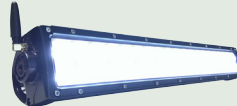

DOUBLE ROW WHITE/ AMBER LIGHT BARS